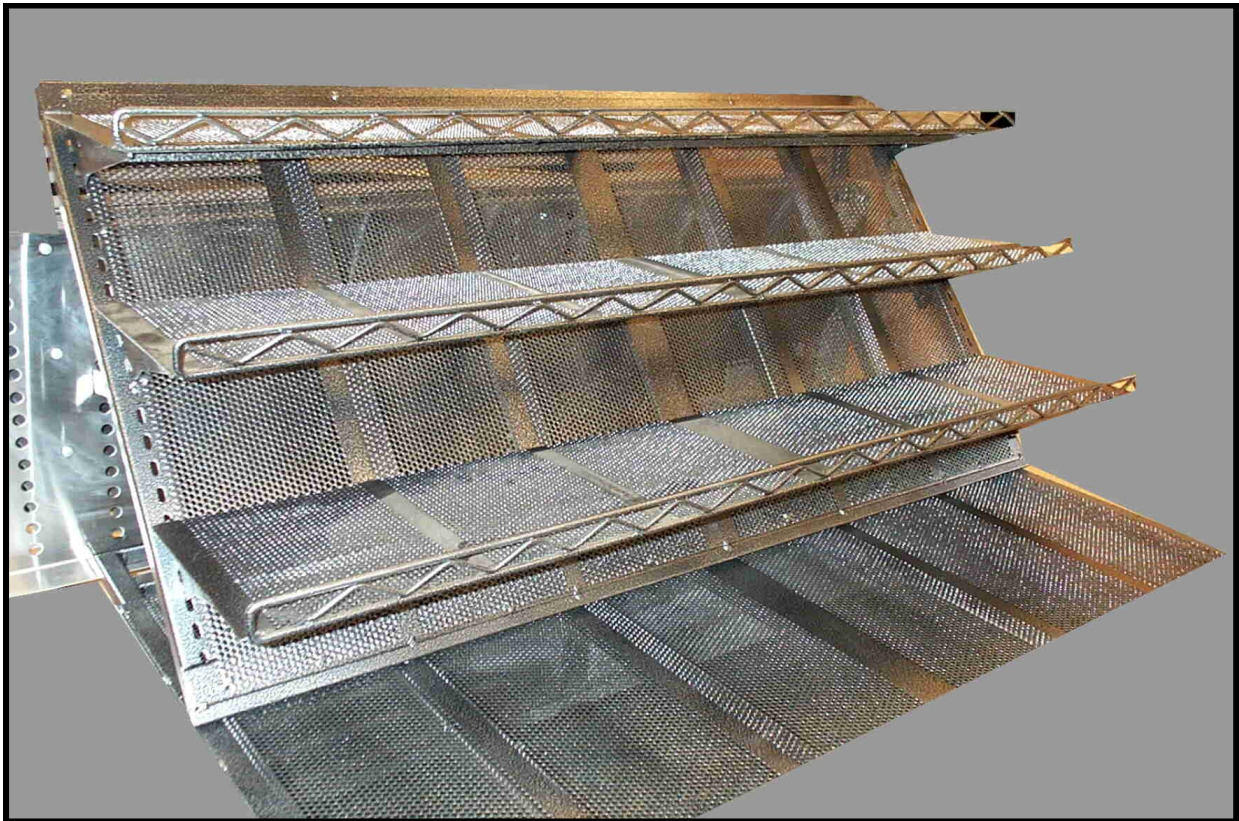

# Table Insert with Adjustable Shelves

**Description:** Slanted perforated aluminum table insert

- Adjustable shelving positions
- Available with wire fence or price tag molding
- Slant and shelving sizes are built to your specifications
- 48" Wide