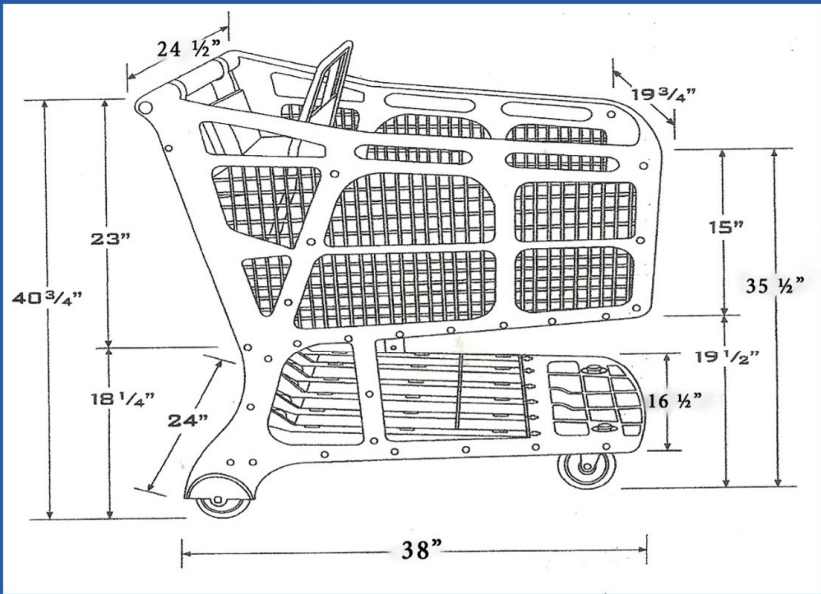

Colors

- Main Body
- Black
- Gray

- Accent colors
- Red
- Green
- Blue

- Black

- Gray

NESTING DISTANCE	12"
CART WEIGHT	58 LBS.
BASKET CAPACITY	11,575 CUBIC INCHES
TOTAL SHOPPING CAPACITY	19,160 CUBIC INCHES TOTAL

Ex-Treme Cart

Options

Cart made from recycled plastic

4851 Felspar Street
 Riverside, California 92509
 P.O. Box 907, Mira Loma, CA 91752-0907
 (951) 360-9170 • (800) 242-8416 • Fax (951) 360-9186
www.thepeggscompany.com

Most plastic carts are scrapped when the basket breaks- Our cart is multi-piece so the parts can be easily replaced..