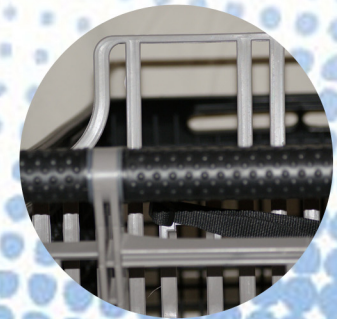

EX-TREME CARTS

Designed to Perform

What makes our BullNose Shopping Cart different than other carts?

Quality made in the USA

Ribbed Caster Plate and Tray

Reduce surface area for rain water to collect - reducing the chance of slip and fall accident.

Super Tough

Carts are made with a super tough polymer that is nearly indestructible.

Soft Grip Handle

Less Theft

There is less theft with all plastic carts, due to the valuable scrap metal market.

Less Damage to store fixtures and cars

Rear Wheel Lift

Rear wheels are raised off the ground when nested which reduces flat spots on wheels.

Rust Free Forever

Our plastic carts are perfect for coastal areas where sea salt air is prevalent.

Replaceable Parts mean Longer Cart Life