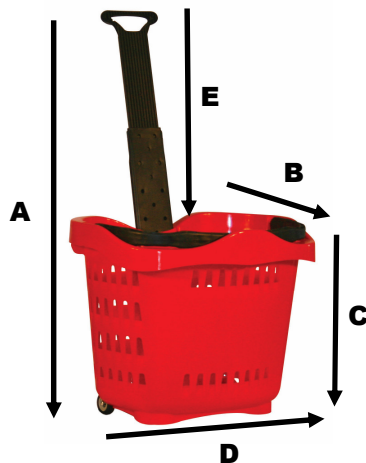

THE PEGGS COMPANY, INC.

*Designers & Manufacturers of
Retail Solutions for over 50 years*

P241ROLL Plain Lg 2-Wheel Rolling Handbasket

Great for customers only wanting a few items. Plastic w/36" telescopic handle. Easy grip carry handle; nestable. Two 2" casters; 55 lb carry capacity.

Product Specifications

Total Capacity: 3,900 cu.in.

Nesting Distance: 3 1/2"

Weight: 5 lbs

A: 34 1/4"

B: 15 1/2"

C: 18"

D: 21 1/2"

E: 19 7/8"

Optional Accessories:

Embossed store name/logo on front of basket

Aluminum telescoping handle

Available colors: Red, Royal Blue, Light Green, Dark Green, Black and Camel